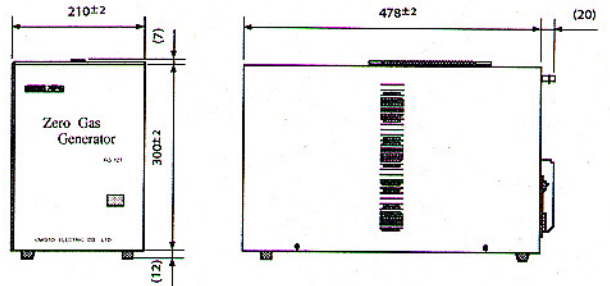

# AFC-127

Flow Diagram

Weight approx. 18kg

# RG-127

Flow Diagram

Weight approx. 15kg

Note) Specifications are subject to change without notice for improvement.