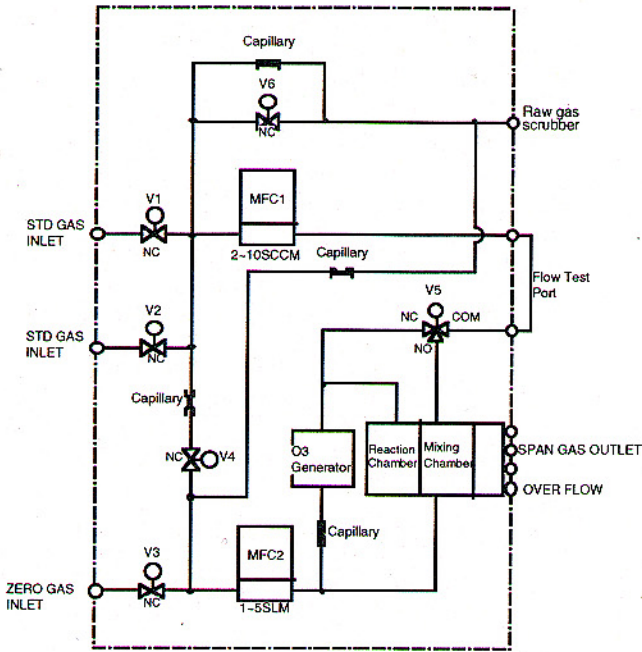

# AFC-127

Flow Diagram

Weight approx. 18kg

# RG-127

Flow Diagram

Weight approx. 15kg

Note) Specifications are subject to change without notice for improvement.