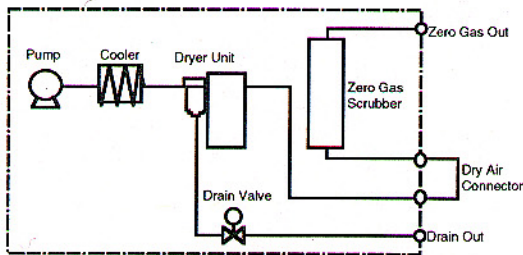

# RG-127

Flow Diagram

Weight approx. 15kg

Note) Specifications are subject to change without notice for improvement.