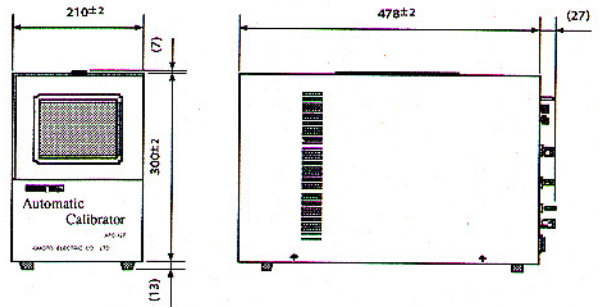

# AFC-127

Flow Diagram

Weight approx. 18kg

# RG-127

Flow Diagram

Weight approx. 15kg

Note) Specifications are subject to change without notice for improvement.